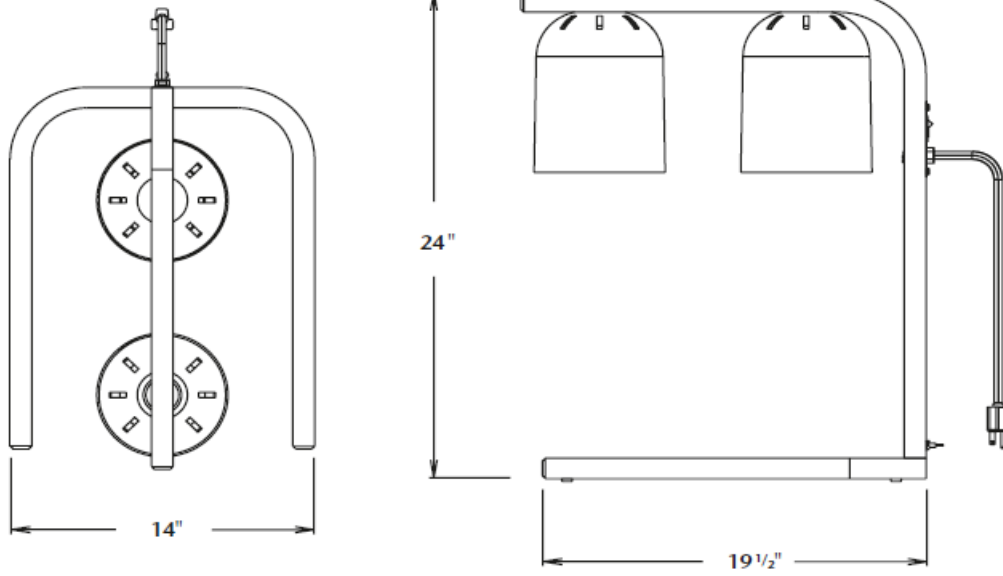

Bulb Warmer Specs

Description	Volts	Watts	Adjustment	WxDxH	Unit Weight
Two bulb, black finish	120	250	6"	14"x19 ¹ / ₂ "x24"	8.00 lbs